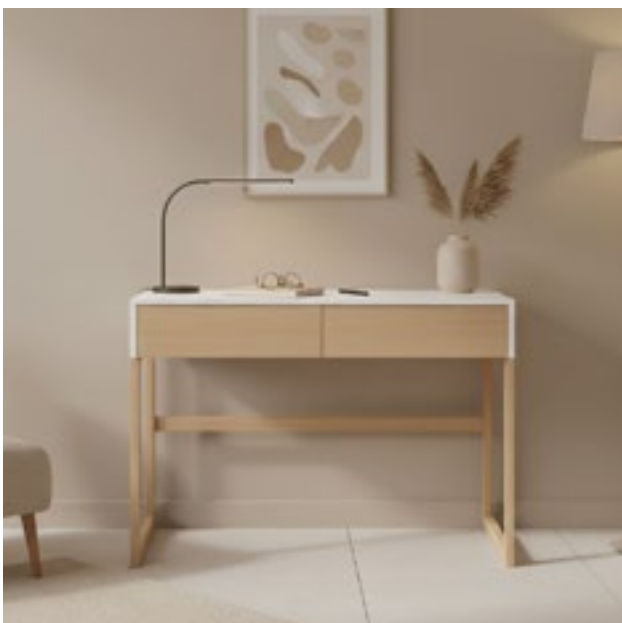

DESK

61

LYMON DESK

-
- Engineer wood, steel frame
 - Dimension: (48.03 x 24.41 x 3.15) in
-
- Loading 40'HC: 1115 pcs

DESK

-
- Engineer wood
 - Dimension: (39.37 x 21.65 x 47.24) in
-
- Loading 40'HC: 130 pcs