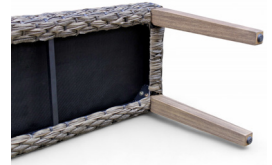

## SEVILLA WICKER WOODEN CHAIR SET - (BROWN)

SKU: 133-1662-021

- 01 x Lounge chair with arm - KD
- Acacia wooden frame
- PE wicker weaving
- Dimension: (W 32.68 x D 27.95 x H 32.28) inches

---

- Loading 40'HC: 84sets